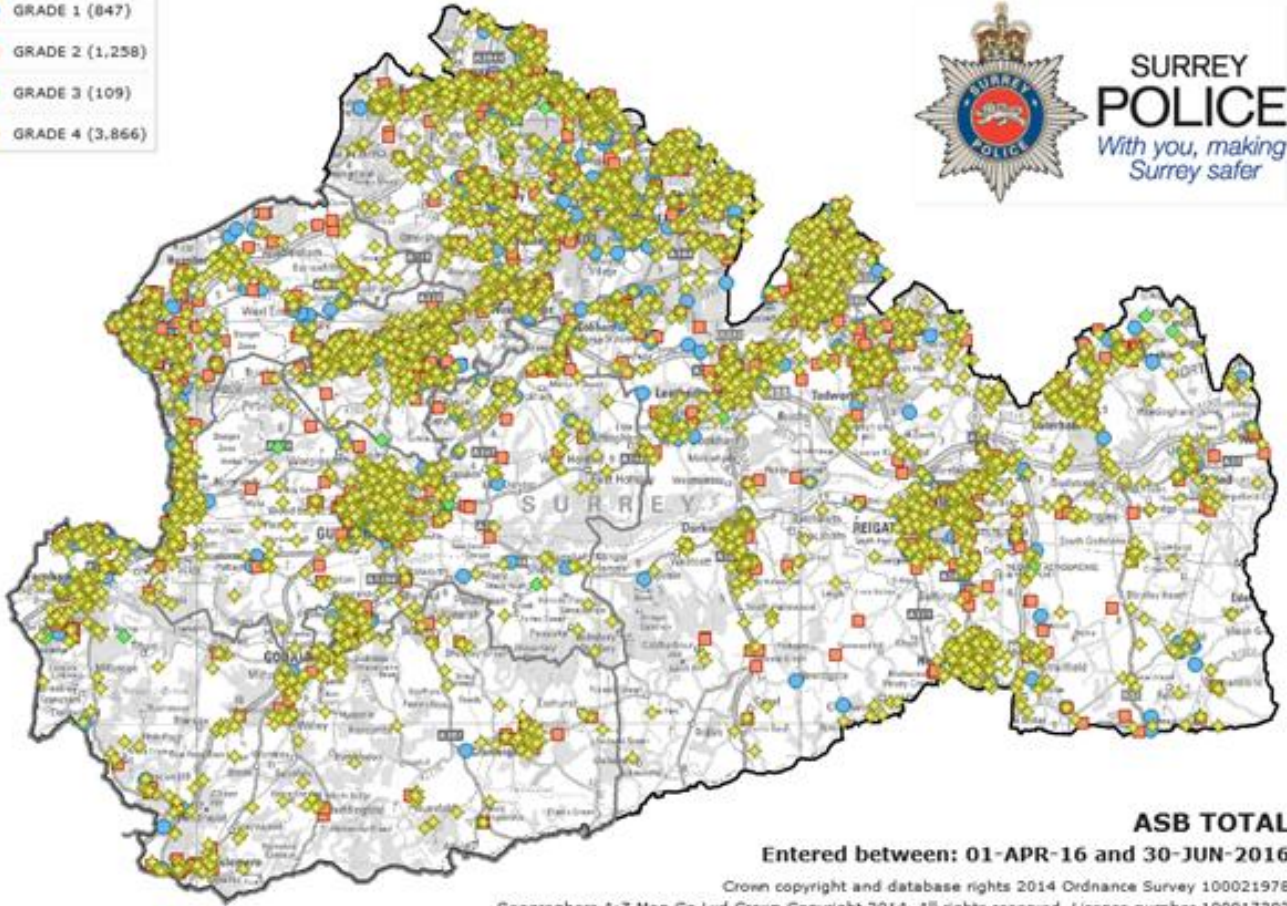

- GRADE 1 (847)
- GRADE 2 (1,258)
- GRADE 3 (109)
- GRADE 4 (3,866)

**SURREY
POLICE**
*With you, making
Surrey safer*

ASB TOTAL

Entered between: 01-APR-16 and 30-JUN-2016

Crown copyright and database rights 2014 Ordnance Survey 100021978
Geographers A-Z Map Co Ltd Crown Copyright 2014. All rights reserved. Licence number 100017302